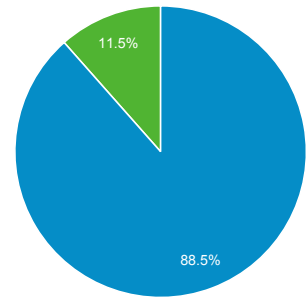

1 Mar 2015 - 31 Mar 2015

Audience Overview

All Sessions
100.00%

Overview

Sessions 408	Users 375	Page Views 653
Pages/Session 1.60	Avg. Session Duration 00:00:19	Bounce Rate 88.48%
% New Sessions 88.48%		

■ New Visitor ■ Returning Visitor

Country	Sessions	% Sessions
1. United Kingdom	115	28.19%
2. (not set)	78	19.12%
3. United States	70	17.16%
4. Brazil	22	5.39%
5. China	19	4.66%
6. South Korea	10	2.45%
7. Italy	8	1.96%
8. Germany	7	1.72%
9. Japan	7	1.72%
10. France	6	1.47%